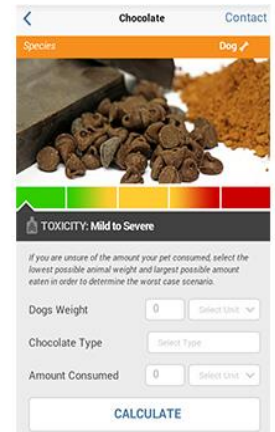

# ASPCA Poison Control Center Mobile App

The ASPCA Animal Poison Control Center (APCC) free mobile app provides a wealth of knowledge in the palm of your hand. **With quick access to potentially life-saving information and our hotline 24/7/365, the ASPCA APCC app helps keep your pet safe year-round.**

The ASPCA is dedicated to helping you and your pet, and this is another way we are able to do just that!

**With just a few swipes, you can:**

- Gather critical information on substances that may be harmful to your pet based on their species.
- Easily select which item you are searching for in our quick selection menu.
- Gain complete access to colorful images for easy identification, level of toxicity, side effects, and actions to take for each item listed.
- Complete access to our chocolate wheel and rodentislide, quickly helping you determine the level of severity for your pet if these substances are consumed.